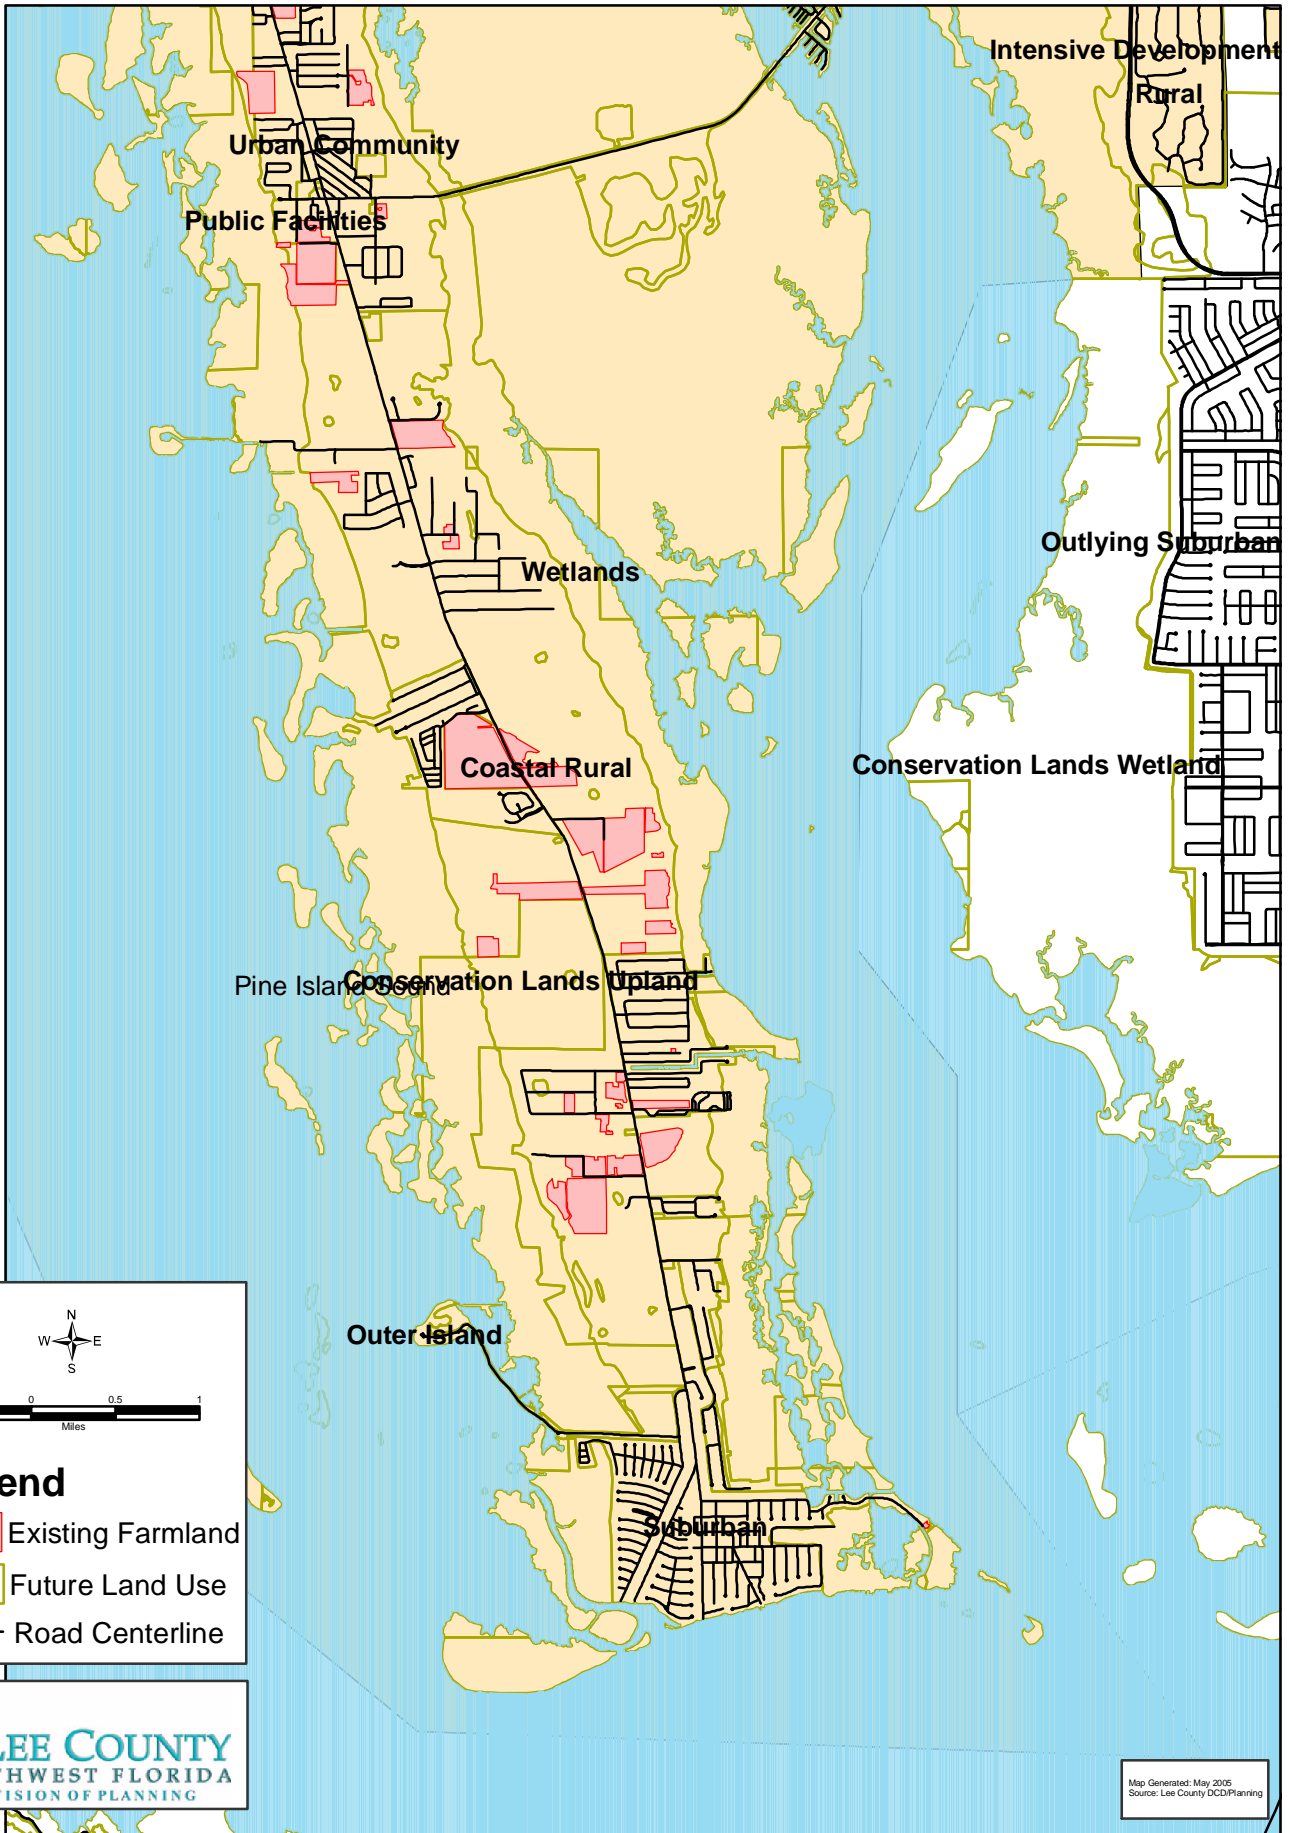

Legend

- Existing Farmland
- Future Land Use
- Road Centerline

Map Generated: May 2005
Source: Lee County DCD/Planning

Existing Pine Island Farmland

(Lee Plan Map 21 Page 2 of 2)

Legend

- Existing Farmland
- Future Land Use
- Road Centerline

Map Generated: May 2005
Source: Lee County DCD/Planning